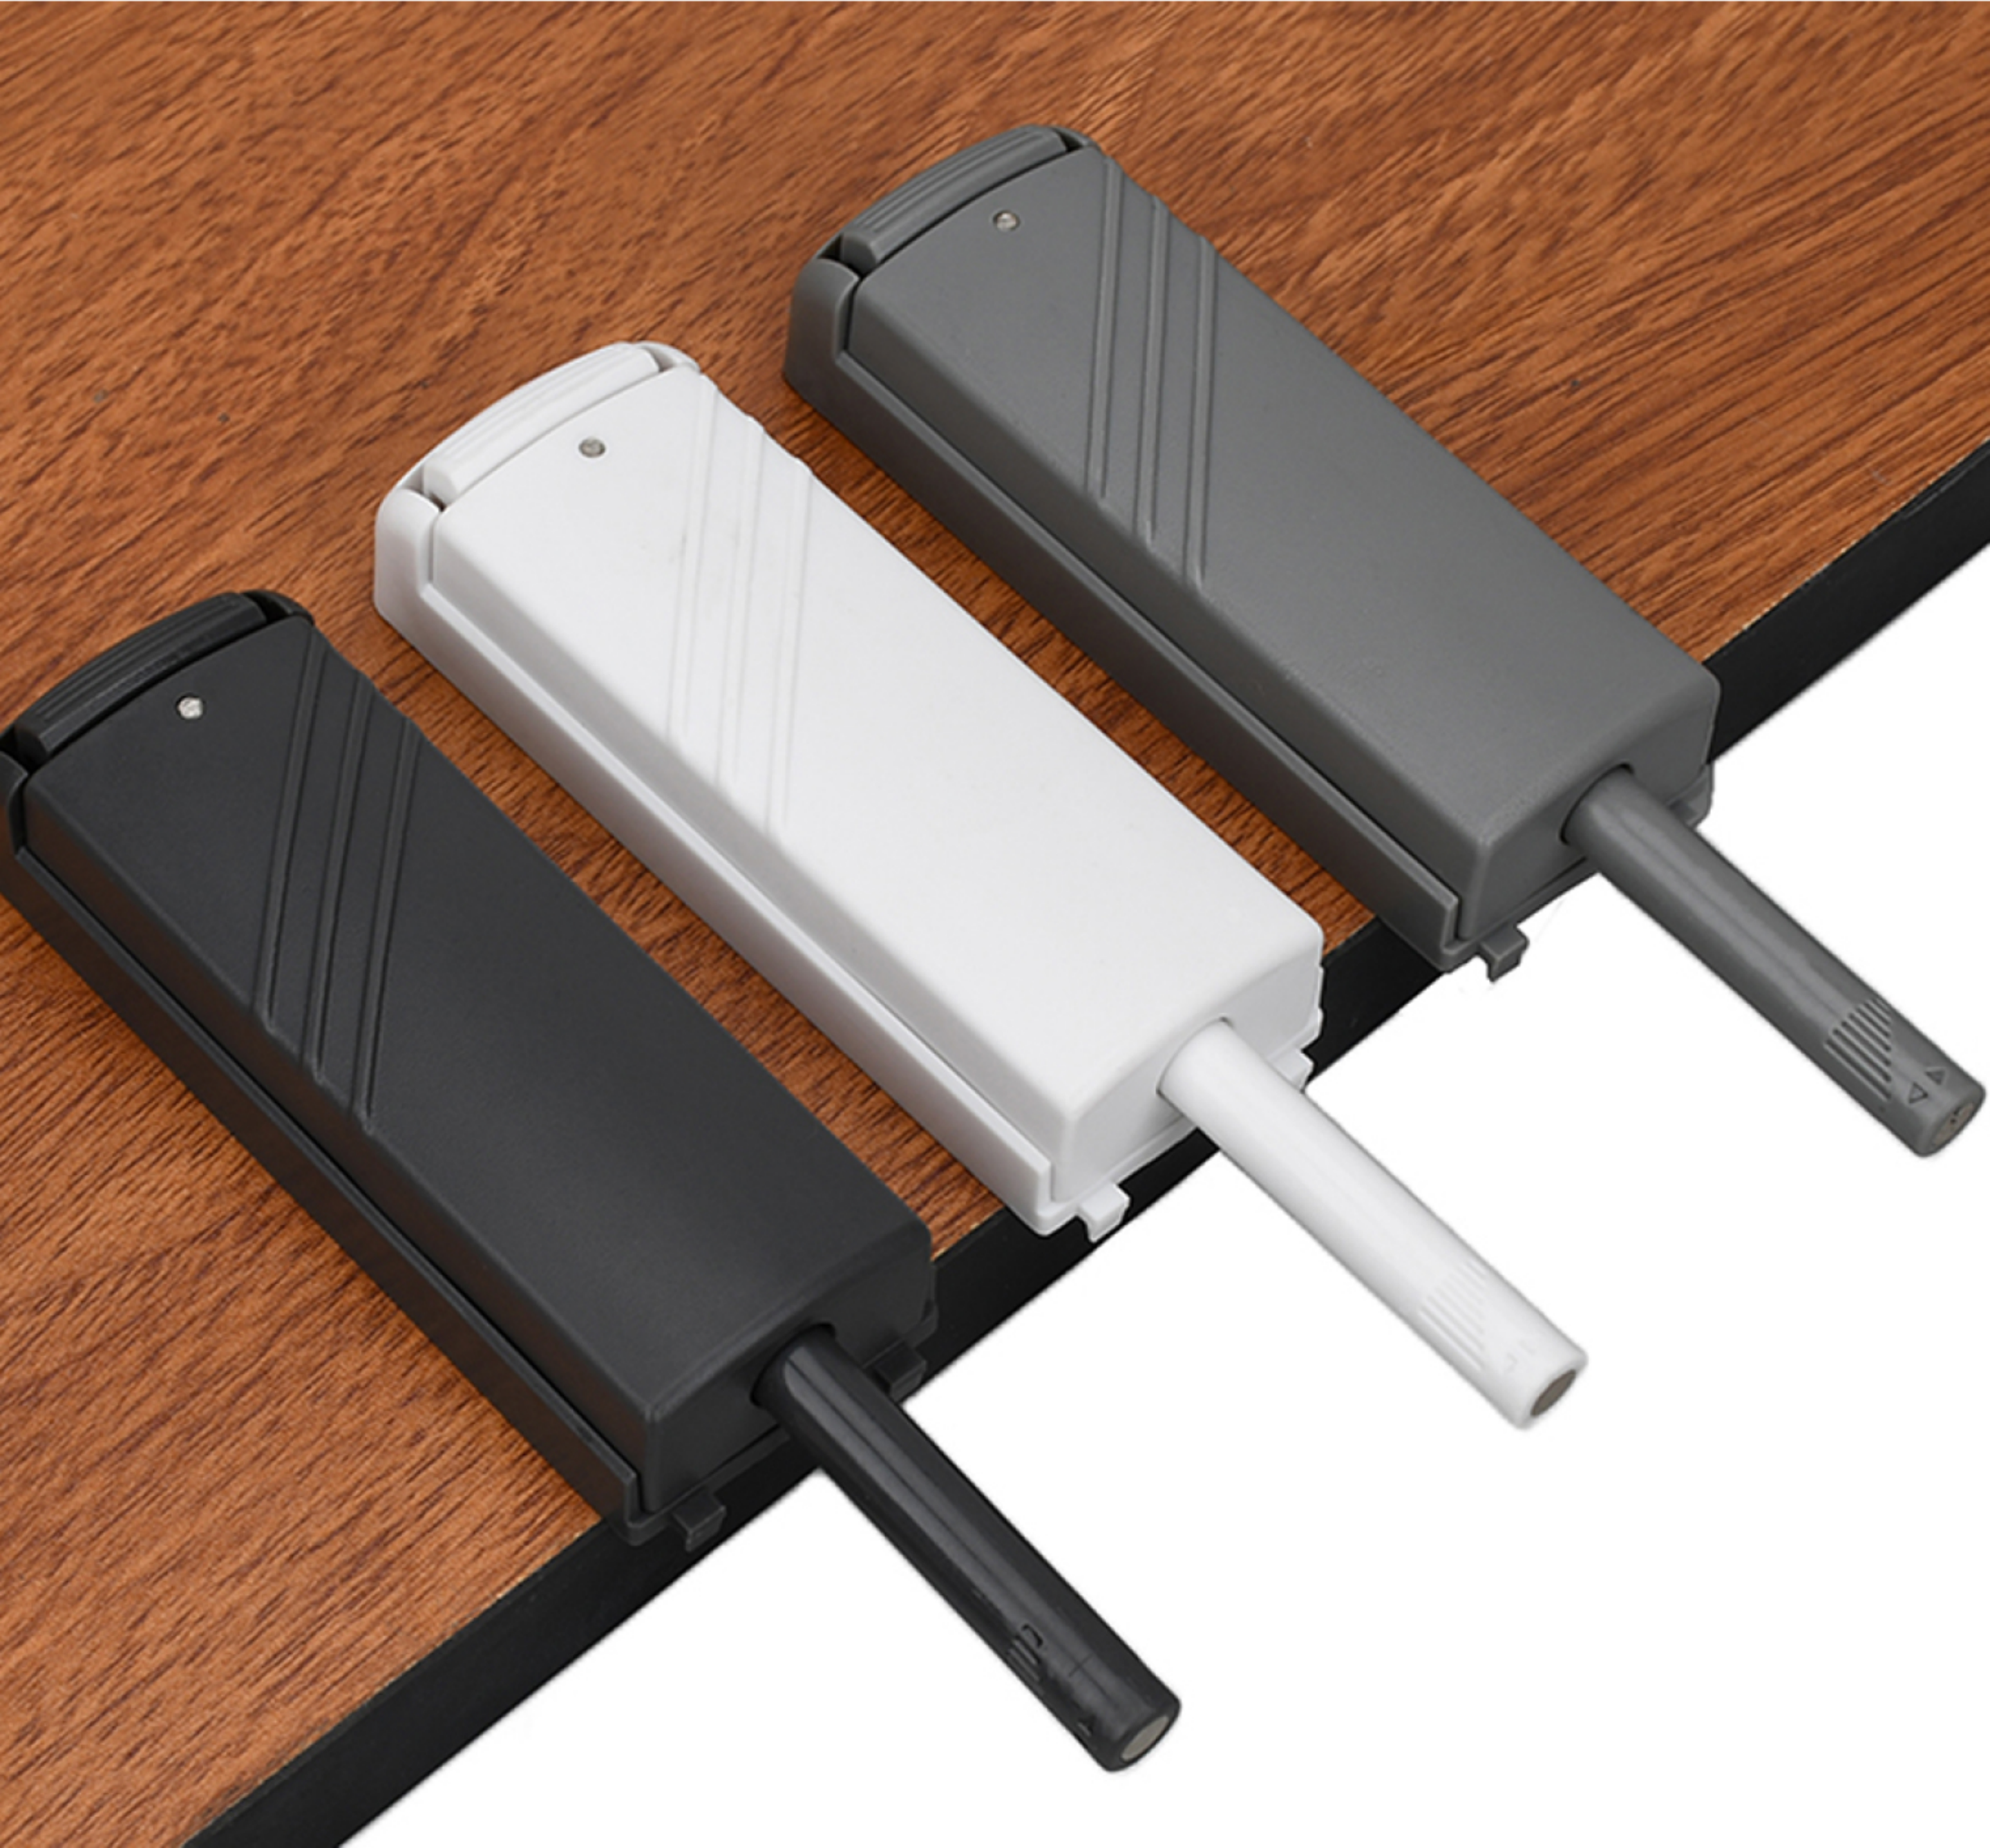

Multiple colors available 多色可选