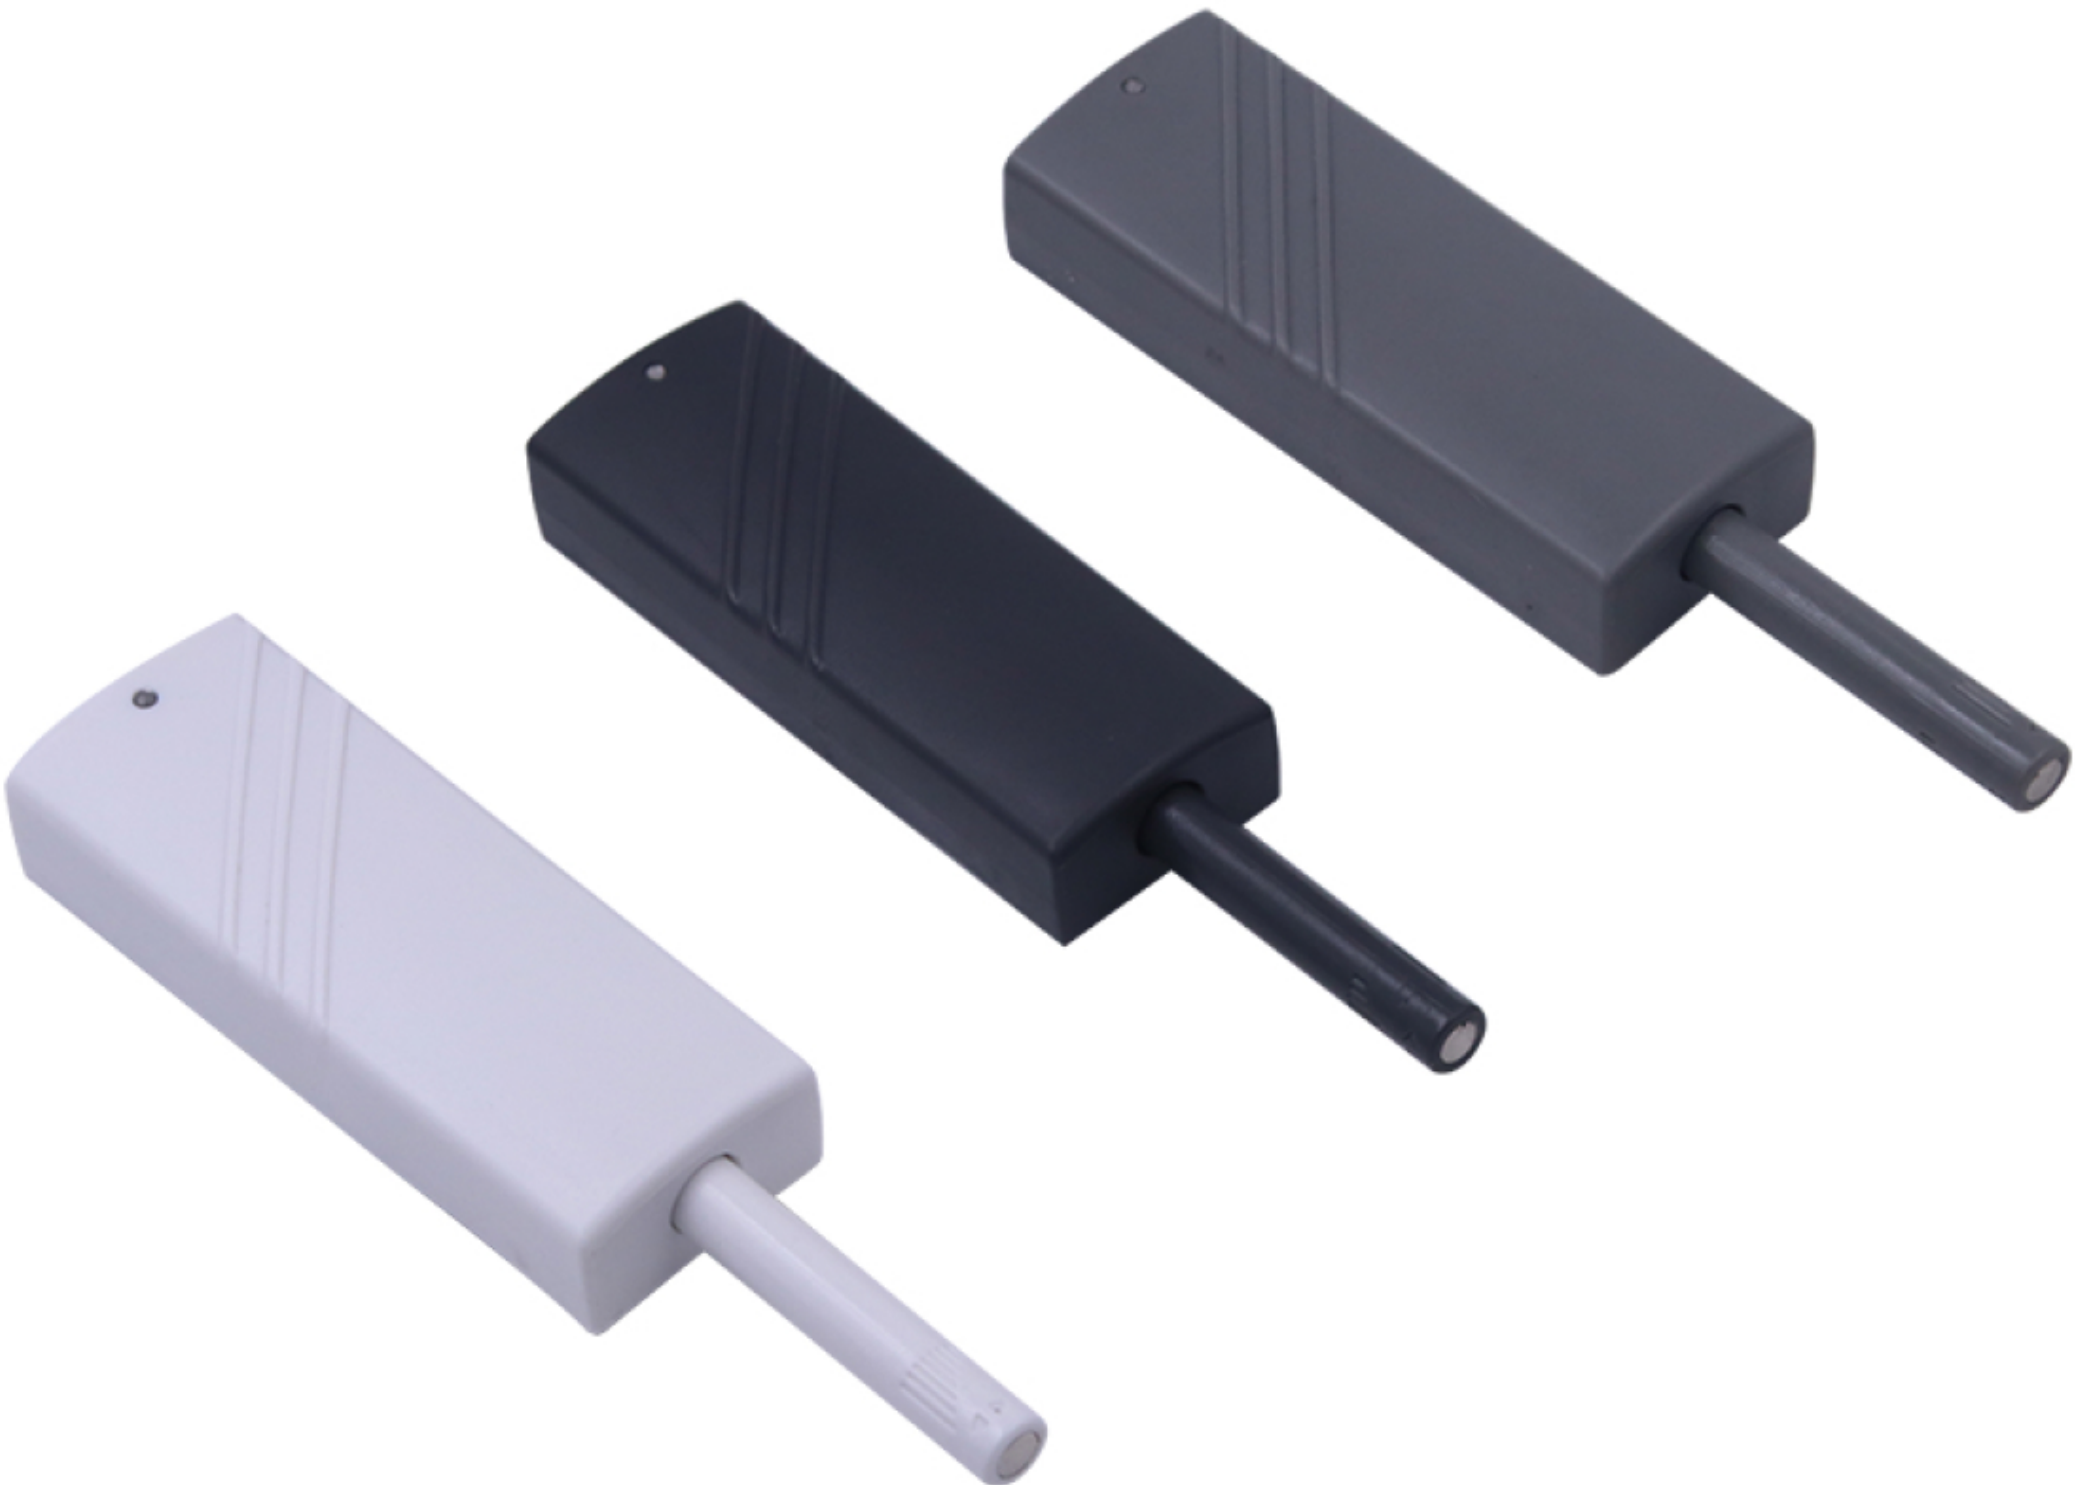

Multiple colors available 多色可选