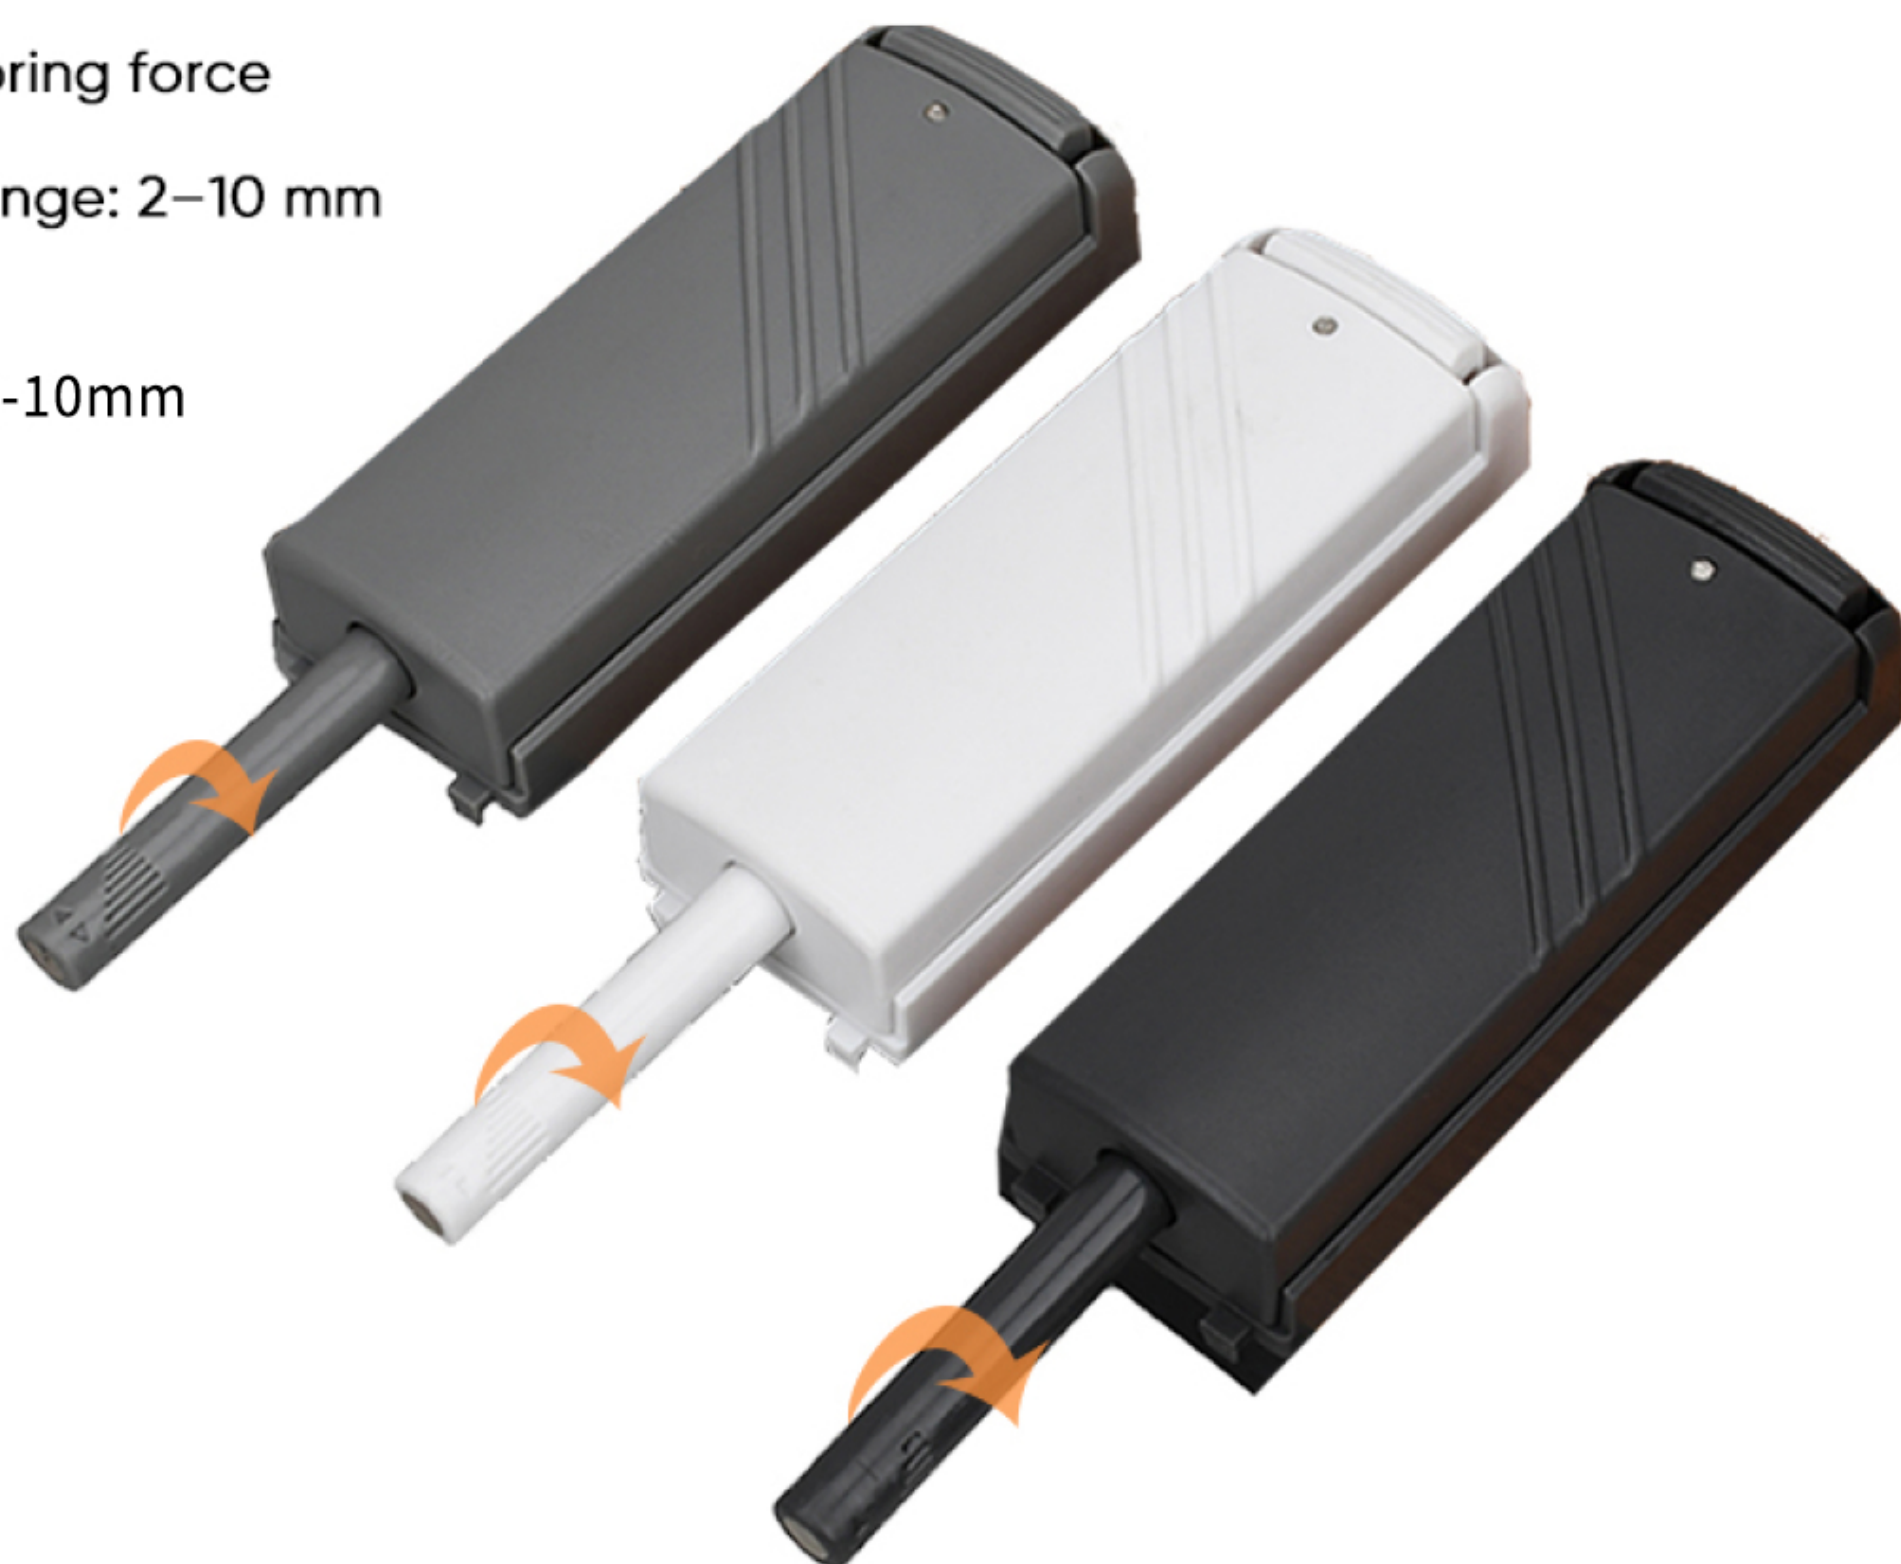

# SOFT OPEN

- Adjustable design  
(可调节门缝大小)
- With cushioning function  
(具有缓冲功能)
- Detachable base  
(可拆卸底座)
- Magnetic design  
(磁吸设计)

快拆式设计  
Quick-release accessories

多色可选  
Multi-color options available

## 一触即弹

Adjustable spring force

Adjustable range: 2-10 mm

可调节设计

可调节范围：2-10mm

Strong magnetic adsorption for tighter door closure

Spring mechanism: press to retract and close

Release to open

强磁吸附实现更紧密的门关闭  
弹簧机制:按压以收回和关闭  
释放以打开

可放置在柜门边缘

Can be placed at  
the cabinet door edge

# Product Parameters

Name: Push Open (Rebound Device)

Color: White, Grey, Black

Material: Plastic, Iron (inner rod core)

产品参数

名称:柜门反弹器(反弹装置)

颜色:白色、灰色、黑色

材料:塑料,铁(内杆芯)